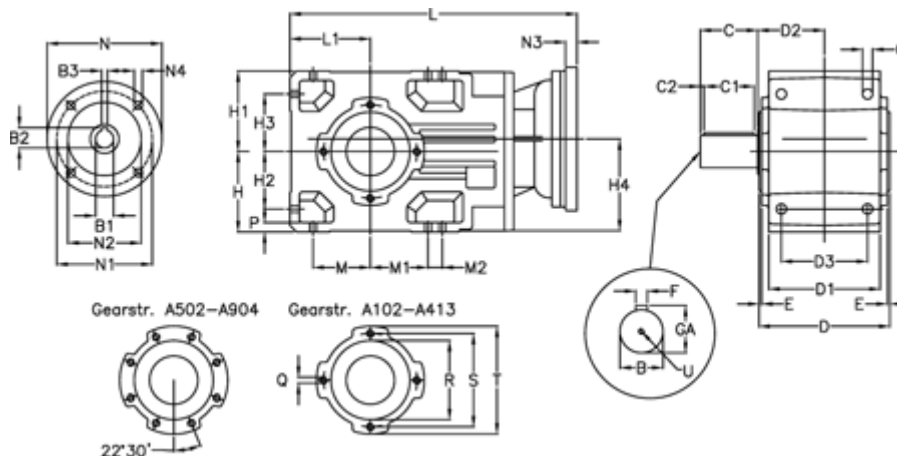

Article number: 29600102861230
 Description: Bevel helical gearbox
 A102UR-28,6-P80B5

Measures

B = 25	D1 = 95	H1 = 70	M2 = 0	Q = M8x12
B1 = 19	D2 = 63.0	H2 = 50	N = 200	R = 80
B2 = 21.8	D3 = 75	H3 = 50	N1 = 165	S = 100
B3 = 6	Description = A102UR-xx-P80 B5	H4 = 83.0	N2 = 130	T = 120
C = 45	E = 3.0	L = 302.0	N3 = -	U = M8x19
C1 = 35	F = 8	L1 = 70	N4 = M10x12	
C2 = 5.0	GA = 28	M = 50	O = 9.5	
D = 117	H = 70	M1 = 50	P = 9	